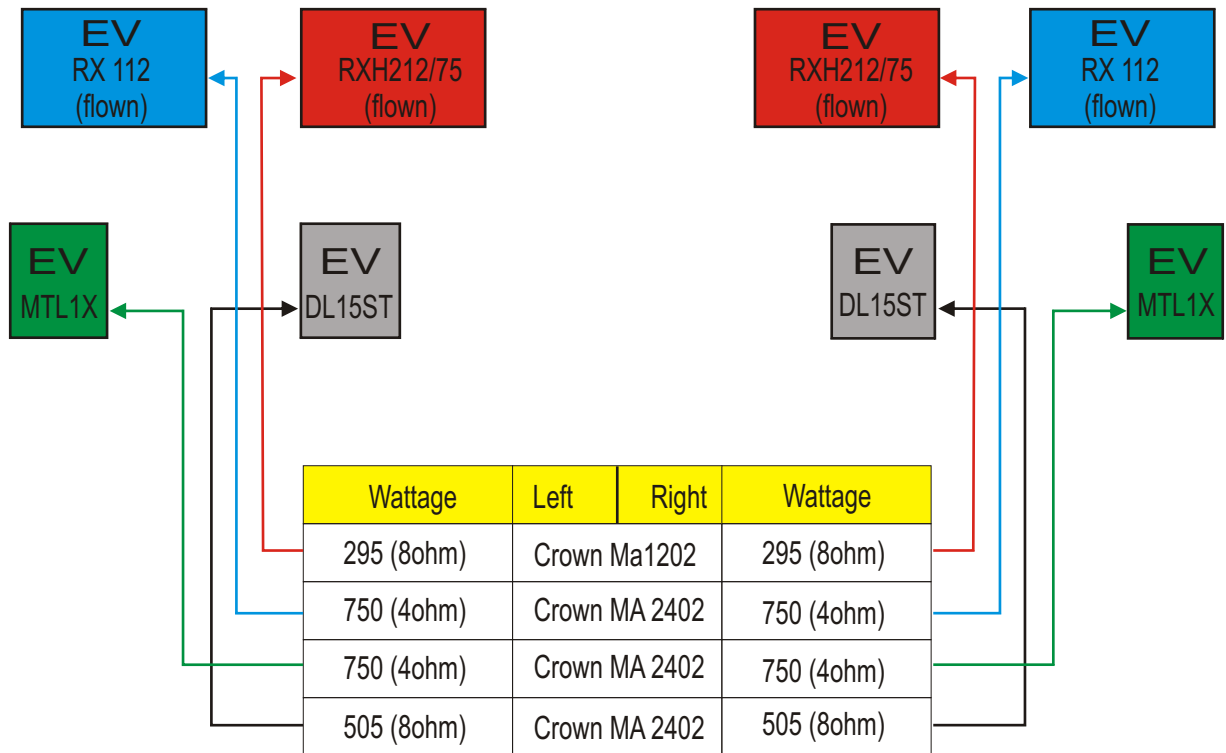

Front of House PA

Monitors